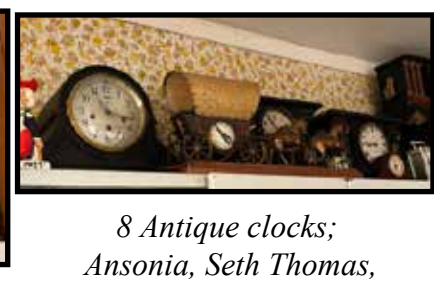

Falstaff beer sign

#2 Dinner bell w/yoke

8 Antique clocks; Ansonia, Seth Thomas, Ingram, horse, etc.

Fire King, N.O.S.

Painted buttermilk kitchen cabinet

4 broad axes

20 bin lockers

Shawnee pottery