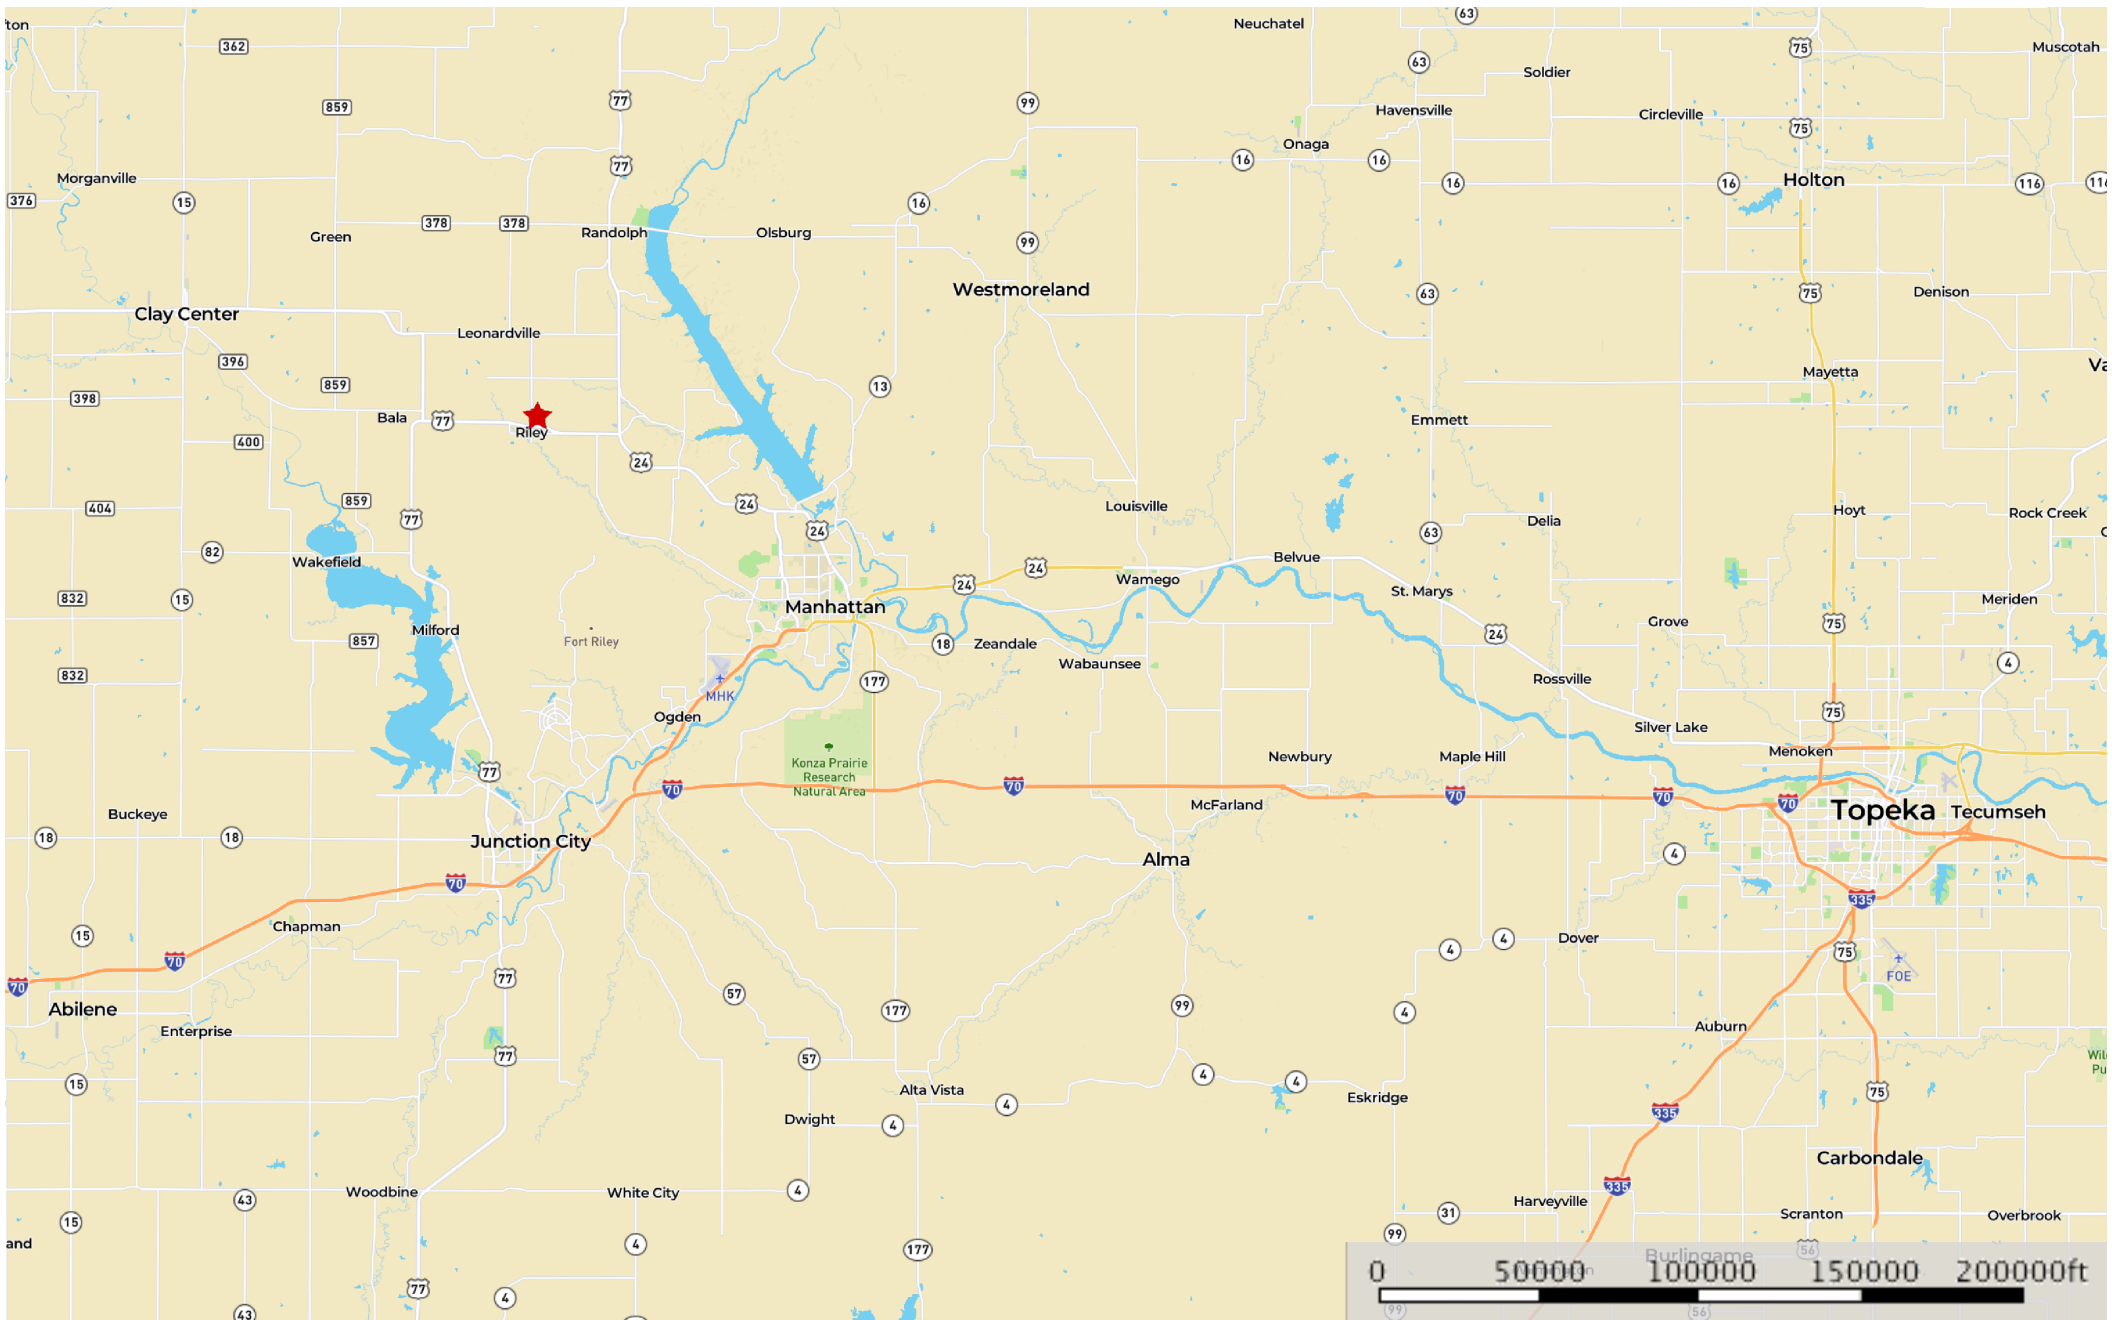

James V. Otto Trust_Riley County Kansas

Riley County, Kansas, 134 AC +/-

★ Star
□ Boundary