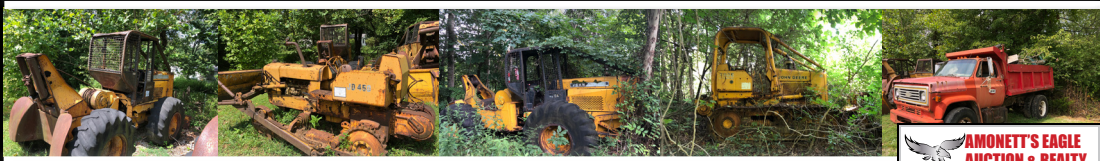

LEE J. AMONETT • Broker/Auctioneer • (931) 252-1907

TERMS: 10% BUYER'S PREMIUM. FOR FULL TERMS VISIT WEBSITE.

**AMONETT'S EAGLE
AUCTION & REALTY, LLC**

117 S. Jefferson Ave., Cookeville, TN 38501
931-526-5335

THE GREAT BUYER'S PREMIUM

www.eagleauctions.com