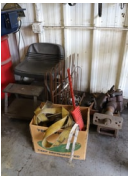

1114: LOT OF MISC. ITEMS

USD 20 - 500

INCL. STOLL, HOSE CLAMPS AND MORE PLEASE READ CAREFULLY - Terms for Purchasing and Shipping of Auction Items. Please read carefully before bidding. All payments for purchases will be made through LiveAuctioneers.com payment processing center or Hartzell's Auction Gallery. THIS AUCTION IS ON LOCATION, PICK UP WILL BE AT THE ACTUAL ADDRESS OF THE AUCTION IN CALIFON, NJ. IF YOU CANNOT PICK YOUR ITEMS UP ON THE DAY OF PICK UP PLEASE DO NOT BID. Pick-up for this Auction will be TWO DAYS ONLY, JUNE 20TH AND JUNE 21ST From 9:00 am till 3:00pm. OR By Appointment made prior to the Auction. Hartzell's Auction Gallery will send you a Text or Email via Shipping Saint to determine Setting a Time for Picked up. You must schedule an appointment to pick-up items. Thank you and best of Luck Bidding. Please call 610-588-5831 with any questions.