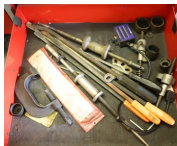

1110: TOOL LOT

USD 20 - 500

CORNWELL PRY BARS AND OTHERSPLEASE READ CAREFULLY - Terms for Purchasing and Shipping of Auction Items. Please read carefully before bidding. All payments for purchases will be made through LiveAuctioneers.com payment processing center or Hartzell?s Auction Gallery. THIS AUCTION IS ON LOCATION, PICK UP WILL BE AT THE ACTUAL ADDRESS OF THE AUCTION IN CALIFON, NJ. IF YOU CANNOT PICK YOUR ITEMS UP ON THE DAY OF PICK UP PLEASE DO NOT BID. Pick-up for this Auction will be TWO DAYS ONLY, JUNE 20TH AND JUNE 21ST From 9:00 am till 3:00pm. OR By Appointment made prior to the Auction. Hartzell?s Auction Gallery will send you a Text or Email via Shipping Saint to determine Setting a Time for Picked up. You must schedule an appointment to pick-up items. Thank you and best of Luck Bidding. Please call 610-588-5831 with any questions.