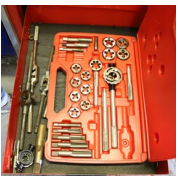

1075: SNAP ON TOOLS

USD 20 - 500

TAP AND DIE SET PLEASE READ CAREFULLY - Terms for Purchasing and Shipping of Auction Items. Please read carefully before bidding. All payments for purchases will be made through LiveAuctioneers.com payment processing center or Hartzell's Auction Gallery. THIS AUCTION IS ON LOCATION, PICK UP WILL BE AT THE ACTUAL ADDRESS OF THE AUCTION IN CALIFON, NJ. IF YOU CANNOT PICK YOUR ITEMS UP ON THE DAY OF PICK UP PLEASE DO NOT BID. Pick-up for this Auction will be TWO DAYS ONLY, JUNE 20TH AND JUNE 21ST From 9:00 am till 3:00pm. OR By Appointment made prior to the Auction. Hartzell's Auction Gallery will send you a Text or Email via Shipping Saint to determine Setting a Time for Picked up. You must schedule an appointment to pick-up items. Thank you and best of Luck Bidding. Please call 610-588-5831 with any questions.