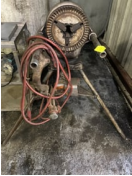

1152A: RIDGIT 200 PIPE THREADER

USD 20 - 500

PLEASE READ CAREFULLY - Terms for Purchasing and Shipping of Auction Items. Please read carefully before bidding. All payments for purchases will be made through LiveAuctioneers.com payment processing center or Hartzell's Auction Gallery. THIS AUCTION IS ON LOCATION, PICK UP WILL BE AT THE ACTUAL ADDRESS OF THE AUCTION IN CALIFON, NJ. IF YOU CANNOT PICK YOUR ITEMS UP ON THE DAY OF PICK UP PLEASE DO NOT BID. Pick-up for this Auction will be TWO DAYS ONLY, JUNE 20TH AND JUNE 21ST From 9:00 am till 3:00pm. OR By Appointment made prior to the Auction. Hartzell's Auction Gallery will send you a Text or Email via Shipping Saint to determine Setting a Time for Picked up. You must schedule an appointment to pick-up items. Thank you and best of Luck Bidding. Please call 610-588-5831 with any questions.